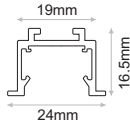

## Installation Manual

NANO Recessed Track

Spring for NANO track Recessed  
2pcs/1 m