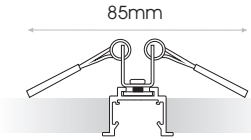

## Installation Manual

NANO Recessed Track

Spring for NANO track Recessed  
2pcs/1 m