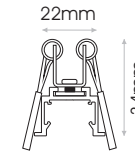

## Installation Manual

NANO Recessed Track

Spring for NANO track Recessed  
2pcs/1 m