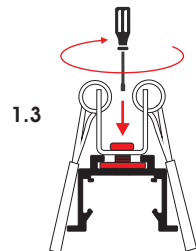

1 Spring for NANO track Recessed